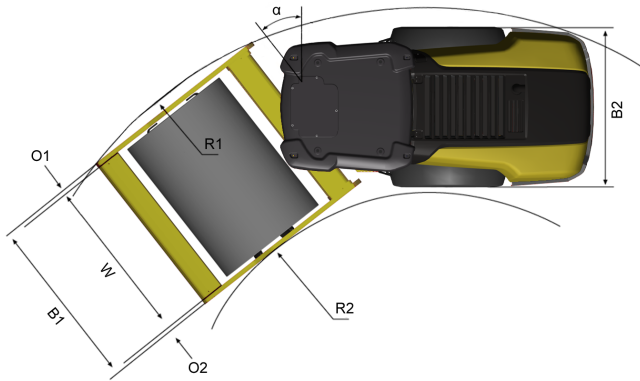

roe_ca3500dco_en-20131202.082117.pdf 2013-12-02 08:21

Dynapac CA3500 DCO

Single drum vibratory rollers

Atlas Copco

Technical data

Dimensions	
A. Wheelbase	3,100 mm
B1. Width, front	2,300 mm
B2. Width, rear	2,130 mm
D. Drum diameter	1,520 mm
H1. Height, with ROPS/cab	2,880 mm
H2. Height, w/o ROPS/cab	2,130 mm
K1. Ground clearance	450 mm
K2. Curb clearance	450 mm
L. Length	5,990 mm
O1. Overhang, right	105 mm
O2. Overhang, left	105 mm
S. Drum shell thickness	35 mm
W. Drum width	2,130 mm
α . Steering angle	$\pm 38^\circ$