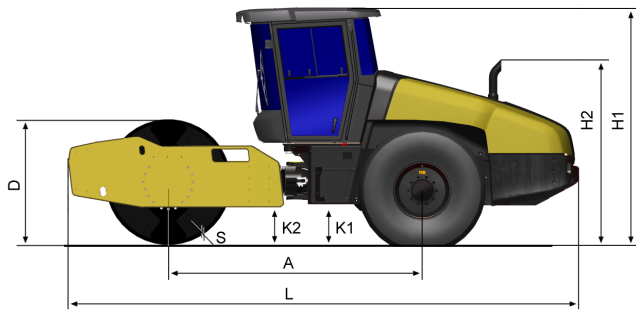

Dynapac CA3500 DCO

Single drum vibratory rollers

Atlas Copco

Technical data

Masses

Operating mass (incl. Cab)	12,200 kg
Module mass (front/rear)	7,700/4,500 kg
Max. operating mass	12,500 kg

Dimensions

Drum width	2,130 mm
------------	----------

roe_ca3500dco_en-20131202.082117.pdf 2013-12-02 08:21

Dynapac CA3500 DCO

Single drum vibratory rollers

Atlas Copco

Technical data

Dimensions	
A. Wheelbase	3,100 mm
B1. Width, front	2,300 mm
B2. Width, rear	2,130 mm
D. Drum diameter	1,520 mm
H1. Height, with ROPS/cab	2,880 mm
H2. Height, w/o ROPS/cab	2,130 mm
K1. Ground clearance	450 mm
K2. Curb clearance	450 mm
L. Length	5,990 mm
O1. Overhang, right	105 mm
O2. Overhang, left	105 mm
S. Drum shell thickness	35 mm
W. Drum width	2,130 mm
α . Steering angle	$\pm 38^\circ$